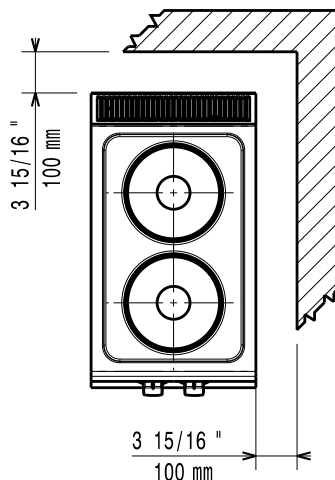

Top

Electric

Supply voltage:

372014 (Z7ECED2R00)	380-400 V/3 ph/50-60 Hz
372126 (Z7ECED2RON)	230 V/3 ph/50/60 Hz

Predisposed for:

Total Watts:	5.2 kW

Key Information:

If appliance is set up or next to or against temperature sensitive furniture or similar, a safety gap of approximately 150 mm should be maintained or some form of heat insulation fitted.

Net weight:	20 kg

Shipping weight:

372014 (Z7ECED2R00)	23.8 kg
372126 (Z7ECED2RON)	23 kg

Shipping height:

372014 (Z7ECED2R00)	550 mm
372126 (Z7ECED2RON)	540 mm

Shipping width:

Shipping width:	460 mm

Shipping depth:

Shipping depth:	820 mm

Shipping volume:

372014 (Z7ECED2R00)	0.21 m³
372126 (Z7ECED2RON)	0.2 m³

[NOT TRANSLATED]

372014 (Z7ECED2R00)	EH72T
372126 (Z7ECED2RON)	N7CE1

Front Plates Power:

Front Plates Power:	2.6 - 0 kW

Back Plates Power:

Back Plates Power:	2.6 - kW

Front Plates dimensions:

Front Plates dimensions:	Ø 230

Back Plates dimensions:

Back Plates dimensions:	Ø 230