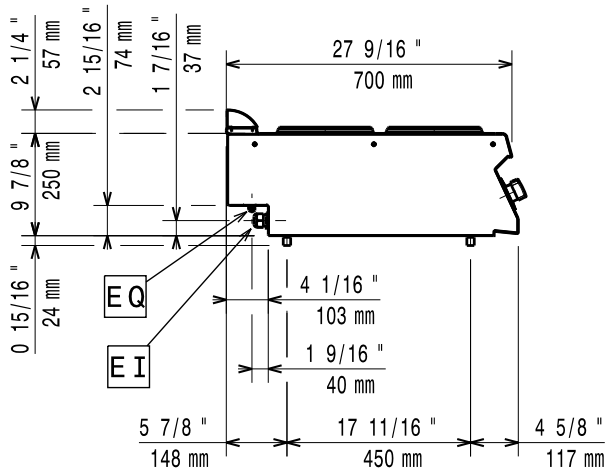

Side

EI = Electrical inlet (power)
EQ = Equipotential screw