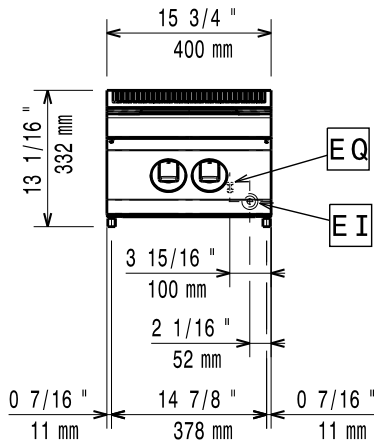

Front

Side

EI = Electrical inlet (power)
EQ = Equipotential screw

Top

Electric

Supply voltage:

372014 (Z7ECED2R00)	380-400 V/3 ph/50-60 Hz
372126 (Z7ECED2RON)	230 V/3 ph/50/60 Hz

Predisposed for:

Total Watts:	5.2 kW

Key Information:

If appliance is set up or next to or against temperature sensitive furniture or similar, a safety gap of approximately 150 mm should be maintained or some form of heat insulation fitted.

Net weight:	20 kg

Shipping weight:

372014 (Z7ECED2R00)	23.8 kg
372126 (Z7ECED2RON)	23 kg

Shipping height:

372014 (Z7ECED2R00)	550 mm
372126 (Z7ECED2RON)	540 mm

Shipping width:

Shipping width:	460 mm

Shipping depth:

Shipping depth:	820 mm

Shipping volume:

372014 (Z7ECED2R00)	0.21 m³
372126 (Z7ECED2RON)	0.2 m³

[NOT TRANSLATED]

372014 (Z7ECED2R00)	EH72T
372126 (Z7ECED2RON)	N7CE1

Front Plates Power:

Front Plates Power:	2.6 - 0 kW

Back Plates Power:

Back Plates Power:	2.6 - kW

Front Plates dimensions:

Front Plates dimensions:	Ø 230

Back Plates dimensions:

Back Plates dimensions:	Ø 230